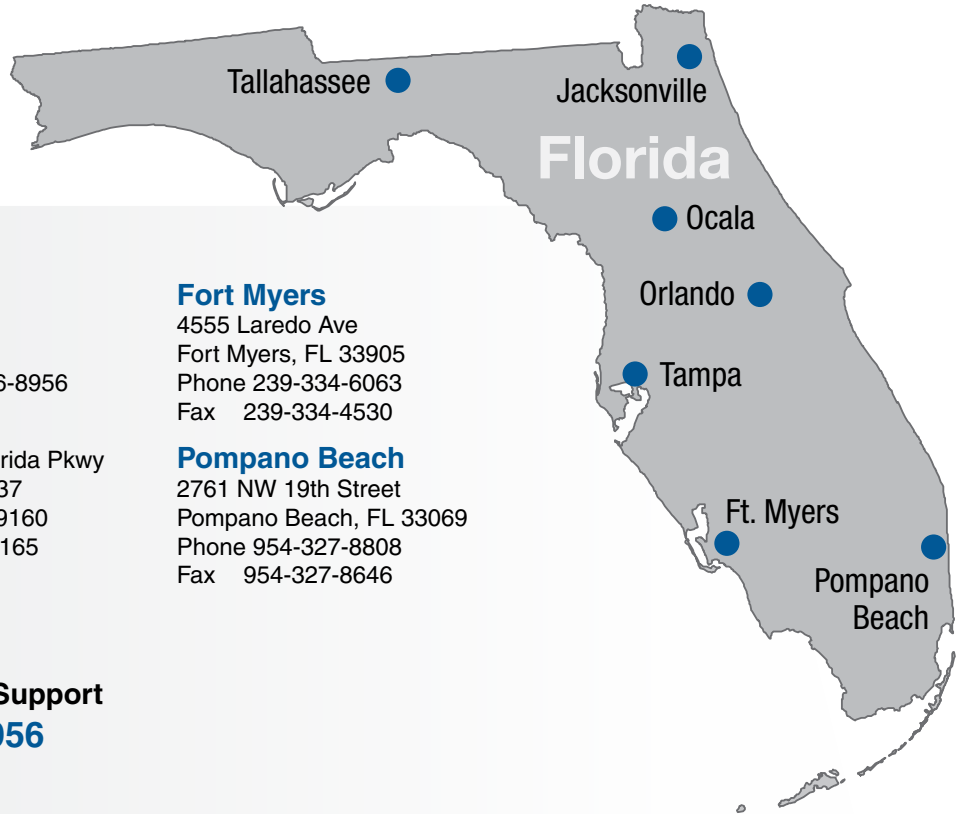

Great Southern Equipment Company

When you need us, where you need us

Equipment • Parts • Service

www.gsequipment.com

Locations